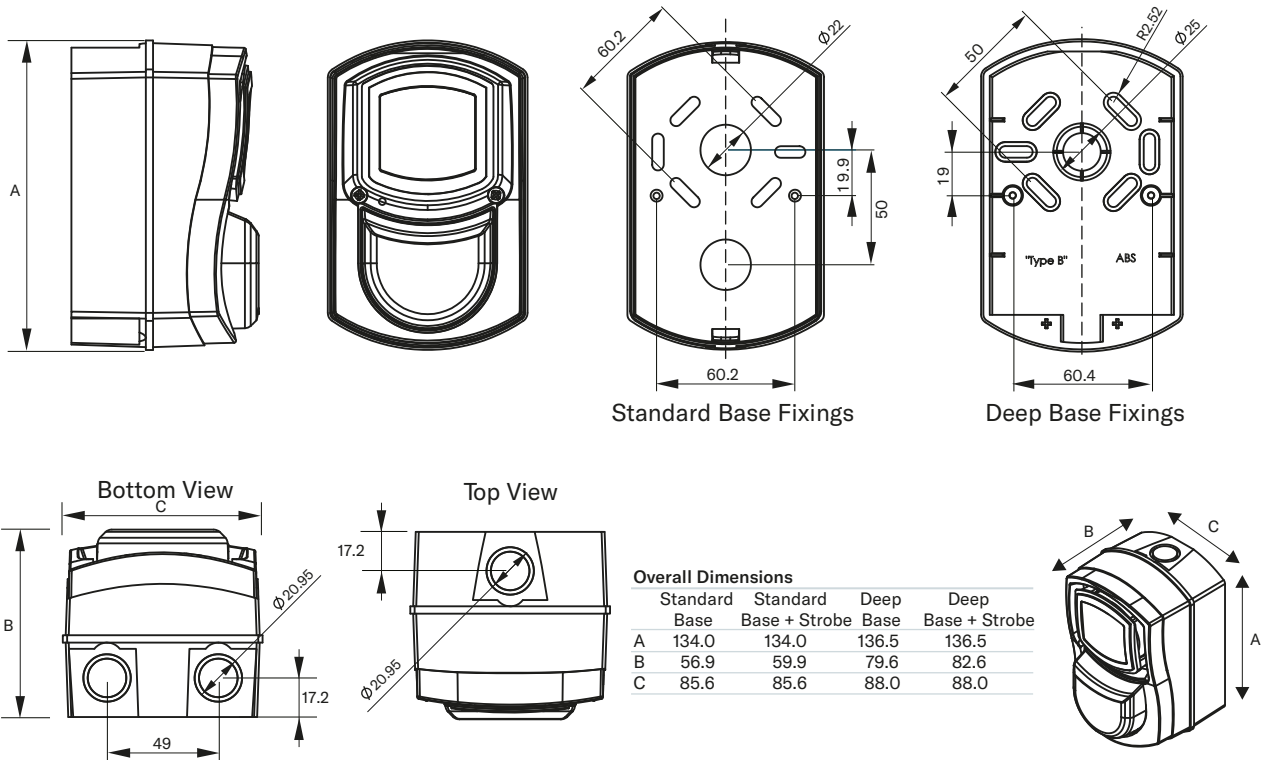

FIRE-CRYER® SOLO

EN 54-3 APPROVED VOICE SOUNDERS

INSTALLATION

Drawings show unit with strobe and deep base fitted.

Dimensions (mm)

3700116/REV 5

We reserve the right to change or amend any design or specification in line with our policy of continuing development and improvement.

Vimpex LTD
Star Lane, Great Wakering,
Essex SS3 0PJ, UK
t. +44 (0) 1702 216999
e. sales@vimpex.co.uk
www.vimpex.co.uk

Vimpex Interguard AB
t. +46 (0) 36 37 10 65
e. sales@vimpex.se